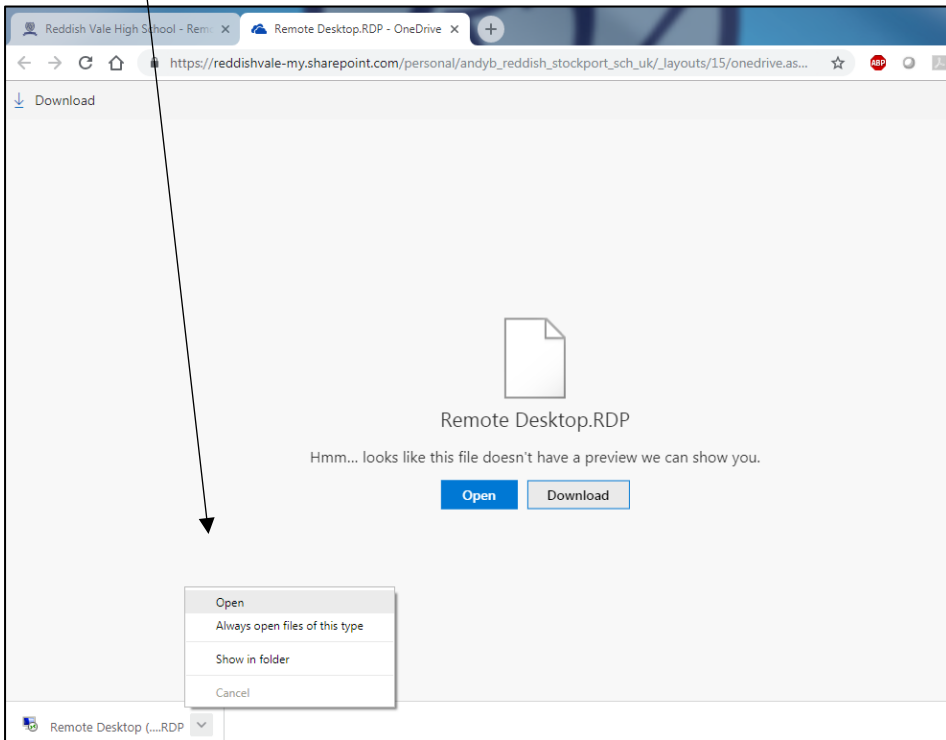

Remote Access Instructions

Browse to www.reddish.stockport.sch.uk and select Learning Gateway

Click On Reddish Vale Remote Access.

Click Download.

Click Open.

When prompted enter your username and password, select remember my credentials.

Logon is now complete; you can access all your documents and programs just as if you were in school. To disconnect simply select "Sign Out" from the start menu.