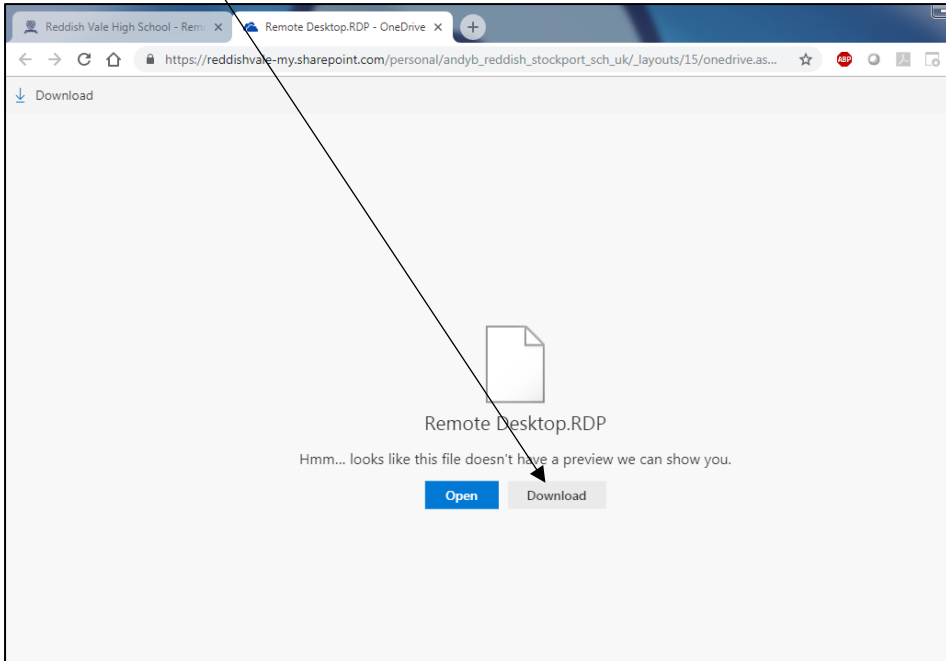

Remote Access Instructions

Browse to www.reddish.stockport.sch.uk and select Learning Gateway

Click On Reddish Vale Remote Access.

Click Download.

Click Open.

When prompted enter your username and password, select remember my credentials.

Logon is now complete; you can access all your documents and programs just as if you were in school. To disconnect simply select "Sign Out" from the start menu.