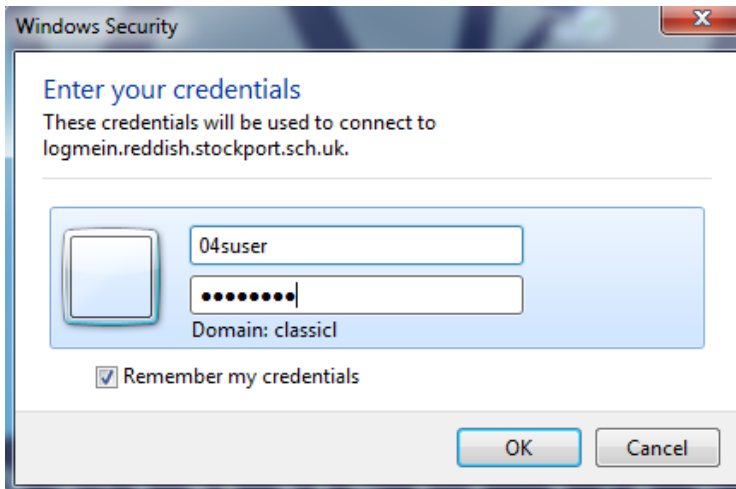

Remote Access Instructions

Browse to www.reddish.stockport.sch.uk and select Learning Gateway

Click On Reddish Vale Remote Access.

Click Download.

Click Open.

When prompted enter your username and password, select remember my credentials.

Logon is now complete; you can access all your documents and programs just as if you were in school. To disconnect simply select "Sign Out" from the start menu.