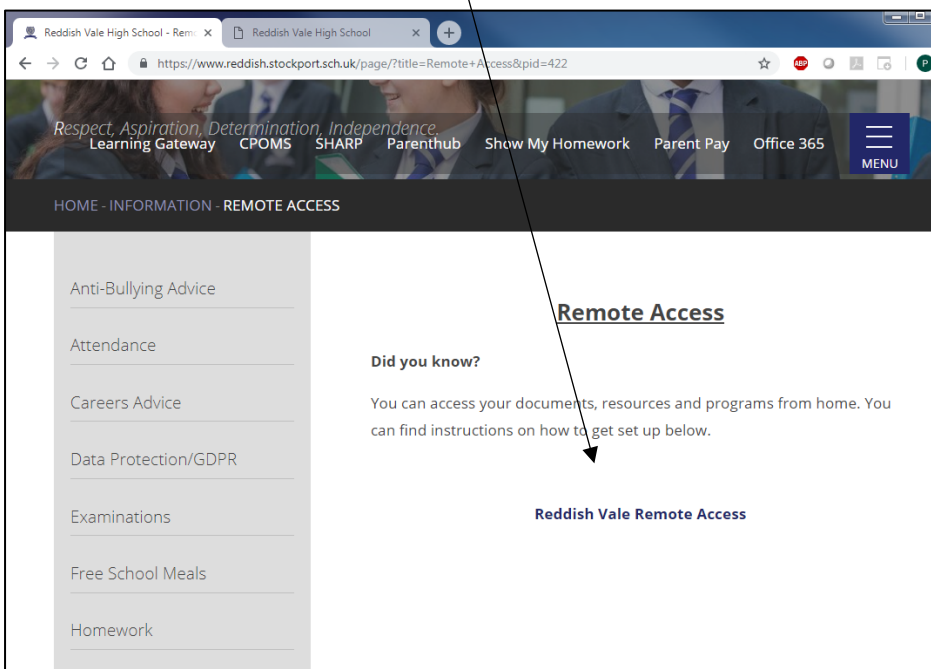

Remote Access Instructions

Browse to www.reddish.stockport.sch.uk and select Learning Gateway

Click On Reddish Vale Remote Access.

Click Download.

Click Open.

When prompted enter your username and password, select remember my credentials.

Logon is now complete; you can access all your documents and programs just as if you were in school. To disconnect simply select "Sign Out" from the start menu.